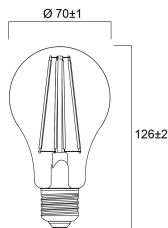

TECHNICAL DRAWINGS