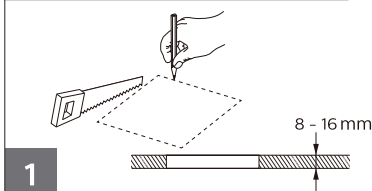

Plaster ceiling set:
911401809287:RC159Z Plaster Ceiling SMB-PLC

8x
3.5x5

4x

PI 88

Accessories RC159Z

	Luminaire size type	
RC159Z Plaster Ceiling SMB-PLC	W60L60/W30L120	0.98

	A (mm)	B (mm)
W60L60	580	580
W30L120	280	1180