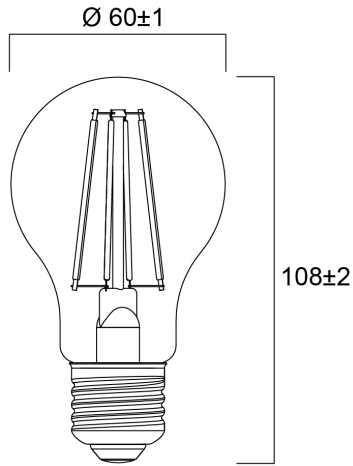

Product Overview

Product name	ToLEDo RT GLS V5 ST DIM 1055LM 865 E27 SL
Technology	LED
Watt (Rated) (W)	9
Fixture rating	Open
E-number FI	4740904
Colour temperature (K)	6500
CRI (Ra)	80
Colour Variation Initial (SDCM)	6
Photobiological Risk Group	RG1
Wattage (W)	9
Product EAN number	5410288293196
Warranty	3 years

Technical drawings

Data table

GENERAL DATA

Product name	ToLEDo RT GLS V5 ST DIM 1055LM 865 E27 SL
Technology	LED
Watt (Rated) (W)	9
Fixture rating	Open
Operating temperature range (°C)	-10°C...+45°C
Performance ambient temperature Tq (°C)	25
E-number FI	4740904
Warranty	3 years

Lifespan L70 B50	15000
Average life (Rated) (h)	15000

PHYSICAL DATA

Nominal Product Length (mm)	108
Nominal Product Diameter (mm)	60
Weight (kg)	0.03

PACKAGING

Single packaging type	Carton
Product EAN number	5410288293196
Packaging single width (cm)	6.6
Packaging single depth (cm)	12.0
DUN14 (outer)	15410288293193
Packaging outer length / height (cm)	20.6