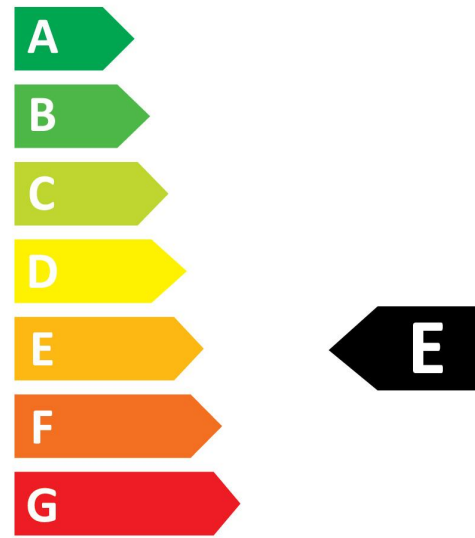

ELECTRICAL DATA

Wattage (W)	9
Equivalent watt (W)	75
Primary Supply/Product voltage - min (V)	220
Control gear required	No
Inrush Current (A)	1.5
Inrush Duration (μ s)	520
Lamp Energy Label (class)	E

LIFETIME DATA

Energy label

ENERG ⚡
SYLVANIA
0029319

9
kWh/1000h

2019/2015

ENERG ⚡
SYLVANIA
0029319

9
kWh/1000h

2019/2015

Light your world