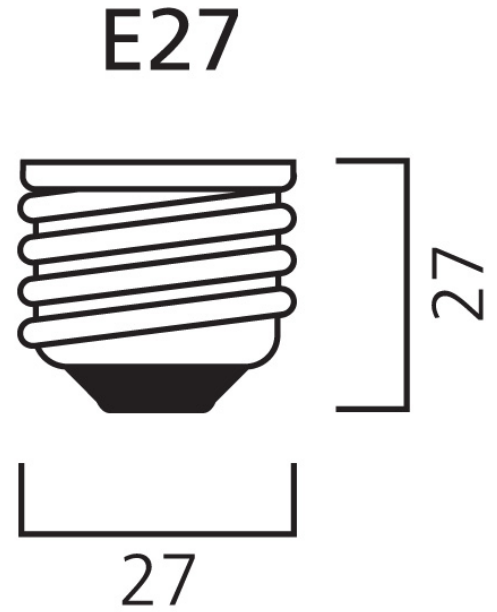

Product Overview

Product name	ToLEDo RT GLS V5 ST DIM 1055LM 865 E27 SL
Technology	LED
Watt (Rated) (W)	9
Fixture rating	Open
E-number FI	4740904
Colour temperature (K)	6500
CRI (Ra)	80
Colour Variation Initial (SDCM)	6
Photobiological Risk Group	RG1
Wattage (W)	9
Product EAN number	5410288293196
Warranty	3 years

Technical drawings

Data table

GENERAL DATA

Product name	ToLEDo RT GLS V5 ST DIM 1055LM 865 E27 SL
Technology	LED
Watt (Rated) (W)	9
Fixture rating	Open
Operating temperature range (°C)	-10°C...+45°C
Performance ambient temperature Tq (°C)	25
E-number FI	4740904
Warranty	3 years