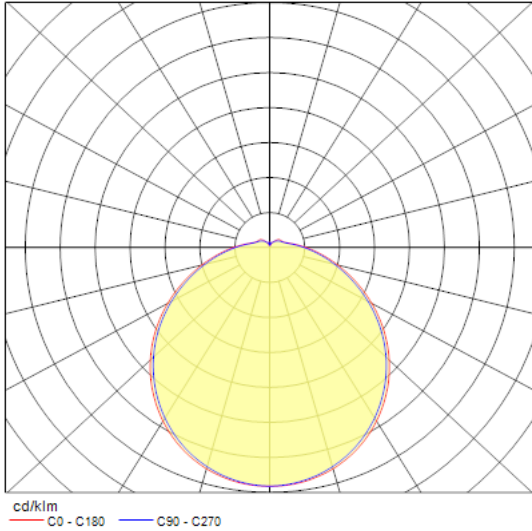

START Surface IP54 Multipower 2000lm 830/840 0043405

IK rating

IK03

Product EAN number

5410288434056

Warranty

5 years

Photometry