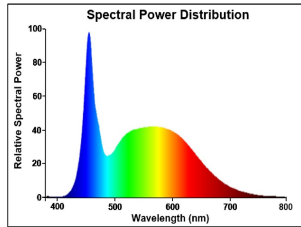

ToLEDo Retro GLS Dimmable

ToLEDo RT GLS V5 ST DIM 1055LM 865 E27 SL

0029319