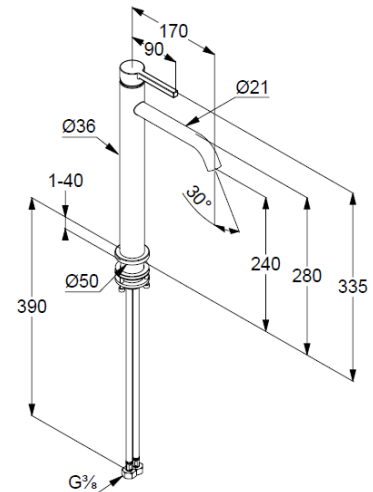

Typ: KLUDI NOVA FONTE

single lever basin mixer, 240mm for washbowls

Ref.: 20298N515

washbowl mixer

single lever mixer

1-hole mounted

solid lever, metal

aerator, S-Pointer M18,5 PCA

ceramic cartridge

flow rate at 3 bar 4,5 l/min.

fixed spout

flexible hoses G3/8 DVGW approved

shank-fixing

without pop up waste

EU taxonomy: max. 6 l/min. -

Substantial Contribution (SC) possible

Produktabbildung/ Product picture

Maßzeichnung/ Dimensional drawing

Durchfluss/ Flow rate