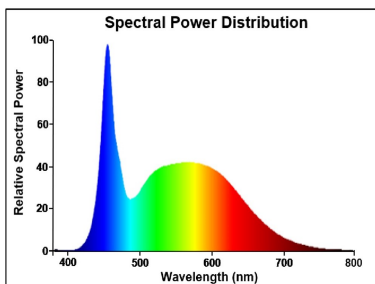

ToLEDo Retro GLS Dimmable

ToLEDo RT GLS V5 ST DIM 1055LM 865 E27 SL

0029319

Packaging single length / height (cm)	6.6
Packaging single width (cm)	6.6
Packaging single depth (cm)	12.0
DUN14 (outer)	15410288293193
Units per outer package	6
Packaging outer length / height (cm)	20.6
Packaging outer width (cm)	14.0
Packaging outer depth (cm)	13.0

Safety data

Optimal operating condition (°C)	-10-45
Breakage cleaning instructions	Not applicable
Special purpose lamp	No
Dry applications use only	Yes
Suitable for household illumination	Yes
Safety message	Not Suitable for totally enclosed fixtures

PHOTOMETRY

TECHNICAL DRAWINGS