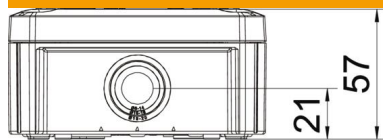

Technical data sheet

Junction box T 60, plug-in seal

Item number: 2007525

Junction box for the connection of cables and lines indoors and in protected outdoor areas. Square design with plug-in seals to the sides and knock-out entries in the bottom. Suitable for wall and ceiling mounting and on mounting panels. With the option to fasten inside and to mount via the corner domes. Cover with quick lock, sealable. Made from halogen-free and UV-resistant materials.

Junction box according to DIN EN 60670. Flame-resistant to DIN EN 60695/2/11, test temperature 650 °C. Impact resistance IK07 according to DIN EN 50102.

PP Polypropylene

Master data

Item number	2007525
Type	T 60 RW
Description 1	Junction box
Description 2	with entries
Manufacturer	OBO
Dimension	114x114x57
Colour	Pure white; RAL 9010
Material	Polypropylene
Smallest sales unit	5
Unit of quantity	Piece
Weight	12.3 kg
Weight unit	kg/100 pc.
CO2 Footprint (GWP) Cradle-to-Gate	0,5206 kg CO2e / 1 Piece

Technical data sheet

Junction box T 60, plug-in seal

Item number: 2007525

Dimensions

Length	114 mm
Width	114 mm
Height	57 mm

Technical data

Expandable	yes
No. of entries	7
Type of entry	Plug-in seal
Type of entry	Cable
Type of housing penetration	Cuttable stepped membrane
Measured insulation voltage V_i	500 V
Equipment	Without
Cover	Not transparent
Cover fastening	Screwed
Entry from rear	yes
Entries	7 x M25
Explosion-tested version	no
Flame-resistant	acc. to VDE 0471/DIN 695 Part 2-1, test temperature 650°C
Shape	Square
Maintain electrical functions	Without
For Ex zone	Without
For Ex zone gas	Without
For Ex zone dust	Without
Fibre-glass reinforced	no
Halogen-free	yes
Clear internal dimensions	100x100x48 mm
With screening	no
with lid	yes
Mounting type	Wall/ceiling mounting
Nominal cross-section, min.	6 mm ²
Nominal voltage	500 V
Sealable	yes
Protection rating	IP66
Protection rating IK code	IK07.
Permitted temperature range, max.	65 °C