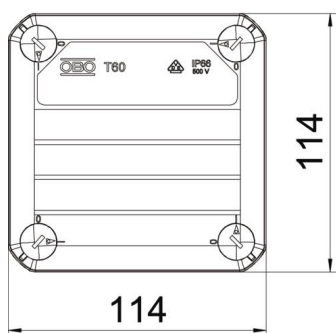

Junction box according to DIN EN 60670. Flame-resistant to DIN EN 60695/2/11, test temperature 650 °C. Impact resistance IK07 according to DIN EN 50102.

PP Polypropylene

Master data

Item number	2007525
Type	T 60 RW
Description 1	Junction box
Description 2	with entries
Manufacturer	OBO
Dimension	114x114x57
Colour	Pure white; RAL 9010
Material	Polypropylene
Smallest sales unit	5
Unit of quantity	Piece
Weight	12.3 kg
Weight unit	kg/100 pc.
CO2 Footprint (GWP) Cradle-to-Gate	0,5206 kg CO2e / 1 Piece

Technical data sheet

Junction box T 60, plug-in seal

Item number: 2007525

Dimensions

Length	114 mm
Width	114 mm
Height	57 mm

Technical data

Expandable	yes
No. of entries	7
Type of entry	Plug-in seal
Type of entry	Cable
Type of housing penetration	Cuttable stepped membrane
Measured insulation voltage V_i	500 V
Equipment	Without
Cover	Not transparent
Cover fastening	Screwed
Entry from rear	yes
Entries	7 x M25
Explosion-tested version	no
Flame-resistant	acc. to VDE 0471/DIN 695 Part 2-1, test temperature 650°C
Shape	Square
Maintain electrical functions	Without
For Ex zone	Without
For Ex zone gas	Without
For Ex zone dust	Without
Fibre-glass reinforced	no
Halogen-free	yes
Clear internal dimensions	100x100x48 mm
With screening	no
with lid	yes
Mounting type	Wall/ceiling mounting
Nominal cross-section, min.	6 mm ²
Nominal voltage	500 V
Sealable	yes
Protection rating	IP66
Protection rating IK code	IK07.
Permitted temperature range, max.	65 °C

Technical data sheet

Junction box T 60, plug-in seal

Item number: 2007525

Technical data

Permitted temperature range, min.	-25 °C
Transparent lid	no
Weatherproof	no