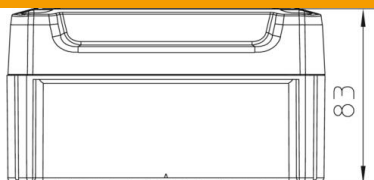

With hat profile rail.

Junction box according to DIN EN 60670. Flame-resistant to DIN EN 60695/2/11, test temperature 650°C. Impact resistance IK07 according to DIN EN 50102. Clear internal dimensions: 136x102x74 mm

### Master data

Item number	2007732
Type	T 100 OE HD LGR
Description 1	Junction box, closed
Description 2	with raised cover
Manufacturer	OBO
Dimension	150x116x83
Colour	Light grey; RAL 7035
Material	Polypropylene / polycarbonate
Smallest sales unit	1
Unit of quantity	Piece
Weight	23.65 kg
Weight unit	kg/100 pc.
CO2 Footprint (GWP) Cradle-to-Gate	1,0622 kg CO2e / 1 Piece

### Dimensions

Length	150 mm
Width	116 mm
Height	83 mm