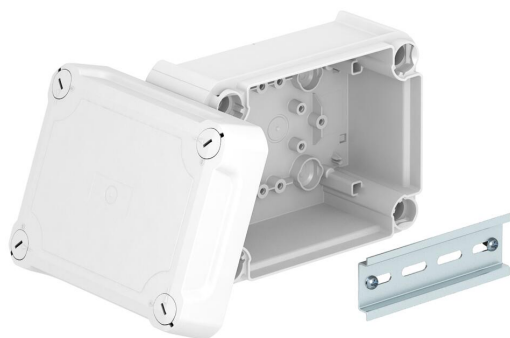

## Junction box T100, closed, elevated cover

Item number: 2007732

Closed junction box for the connection of cables in indoor and protected outdoor areas. Rectangular design without entries. Suitable for wall and ceiling mounting and on mounting panels. With the option of fastening inside and to mount via the corner domes. High cover with quick lock, sealable. Made from halogen-free and UV-resistant materials.

With hat profile rail.

Junction box according to DIN EN 60670. Flame-resistant to DIN EN 60695/2/11, test temperature 650°C. Impact resistance IK07 according to DIN EN 50102. Clear internal dimensions: 136x102x74 mm

### Master data

Item number	2007732
Type	T 100 OE HD LGR
Description 1	Junction box, closed
Description 2	with raised cover
Manufacturer	OBO
Dimension	150x116x83
Colour	Light grey; RAL 7035
Material	Polypropylene / polycarbonate
Smallest sales unit	1
Unit of quantity	Piece
Weight	23.65 kg
Weight unit	kg/100 pc.
CO2 Footprint (GWP) Cradle-to-Gate	1,0622 kg CO2e / 1 Piece

### Dimensions

Length	150 mm
Width	116 mm
Height	83 mm