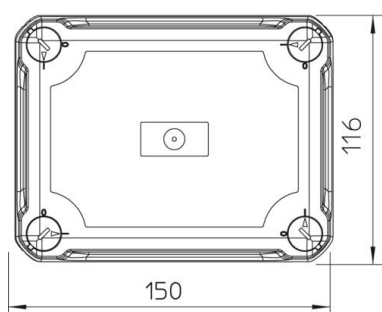

With hat profile rail.

Junction box according to DIN EN 60670. Flame-resistant to DIN EN 60695/2/11, test temperature 650°C. Impact resistance IK07 according to DIN EN 50102. Clear internal dimensions: 136x102x74 mm

### Master data

Item number	2007732
Type	T 100 OE HD LGR
Description 1	Junction box, closed
Description 2	with raised cover
Manufacturer	OBO
Dimension	150x116x83
Colour	Light grey; RAL 7035
Material	Polypropylene / polycarbonate
Smallest sales unit	1
Unit of quantity	Piece
Weight	23.65 kg
Weight unit	kg/100 pc.
CO2 Footprint (GWP) Cradle-to-Gate	1,0622 kg CO2e / 1 Piece

### Dimensions

Length	150 mm
Width	116 mm
Height	83 mm

### Technical data

Expandable	yes
Type of entry	None
Type of entry	Cable
Type of housing penetration	Without
Measured insulation voltage $V_i$	500 V
Equipment	Support rail
Cover	Not transparent
Cover fastening	Screwed
Entry from rear	yes
Entries	None
Explosion-tested version	no
Flame-resistant	acc. to VDE 0471/DIN 695 Part 2-1, test temperature 650°C
Shape	Rectangular
Maintain electrical functions	Without
For Ex zone	Without
For Ex zone gas	Without
For Ex zone dust	Without
Halogen-free	yes
Clear internal dimensions	136x102x74 mm
With screening	no
with lid	yes
Mounting type	Wall/ceiling mounting
Nominal voltage	500 V
Sealable	yes
Protection rating	IP66
Protection rating IK code	IK07.
Permitted temperature range, max.	65 °C