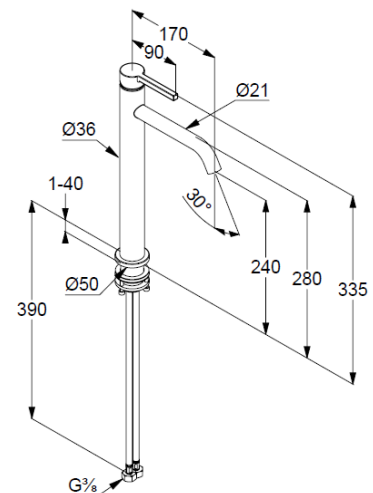

solid lever, metal

aerator, S-Pointer M18,5 PCA

ceramic cartridge

flow rate at 3 bar 4,5 l/min.

fixed spout

flexible hoses G3/8 DVGW approved

shank-fixing

without pop up waste

EU taxonomy: max. 6 l/min. -

Substantial Contribution (SC) possible

Produktabbildung/ Product picture

Maßzeichnung/ Dimensional drawing

Durchfluss/ Flow rate