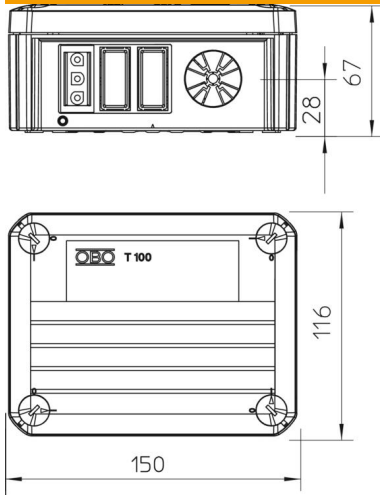

Junction box according to DIN EN 60670. Flame-resistant to DIN EN 60695/2/11, test temperature 650 °C.

Clear internal dimensions: 136x102x57 mm

PP Polypropylene

Master data

Item number	2007815
Type	T 100 WB 1W3 1S3
Description 1	Junction box
Description 2	with Wieland sockets 1w3p+1s3p
Manufacturer	OBO
Dimension	150x116x67
Colour	Light grey; RAL 7035
Material	Polypropylene
Smallest sales unit	1
Unit of quantity	Piece
Weight	21.6 kg
Weight unit	kg/100 pc.
CO2 Footprint (GWP) Cradle-to-Gate	0,6146 kg CO2e / 1 Piece

Technical data sheet

Junction box T100, with Wieland socket 1w3p+1s3p

Item number: 2007815

Dimensions

Length	150 mm
Width	116 mm
Height	67 mm

Technical data

Expandable	yes
No. of entries	4
Type of entry	Strain relief entries for direct penetrations for cable diameters of 7-21 mm
Type of housing penetration	Pre-marking
Measured insulation voltage V_i	500 V
Equipment	Miscellaneous
Cover	Not transparent
Cover fastening	Screwed
Entry from rear	yes
Entries	4
Explosion-tested version	no
Flame-resistant	acc. to VDE 0471/DIN 695 Part 2-1, test temperature 650°C
Shape	Rectangular
Maintain electrical functions	Without
For Ex zone	Without
For Ex zone gas	Without
For Ex zone dust	Without
Halogen-free	yes
Clear internal dimensions	136x102x57 mm
With screening	no
with lid	yes
Nominal cross-section, min.	2.5 mm ²
Nominal voltage	500 V
Sealable	yes
Protection rating	IP20
Permitted temperature range, max.	65 °C
Permitted temperature range, min.	-25 °C
Transparent lid	no
Weatherproof	no