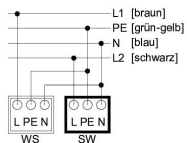

Junction box according to DIN EN 60670. Flame-resistant to DIN EN 60695/2/11, test temperature 650 °C.

Clear internal dimensions: 136x102x57 mm

PP Polypropylene

Master data

Item number	2007815
Type	T 100 WB 1W3 1S3
Description 1	Junction box
Description 2	with Wieland sockets 1w3p+1s3p
Manufacturer	OBO
Dimension	150x116x67
Colour	Light grey; RAL 7035
Material	Polypropylene
Smallest sales unit	1
Unit of quantity	Piece
Weight	21.6 kg
Weight unit	kg/100 pc.
CO2 Footprint (GWP) Cradle-to-Gate	0,6146 kg CO2e / 1 Piece

Technical data sheet

Junction box T100, with Wieland socket 1w3p+1s3p

Item number: 2007815

Dimensions

Length	150 mm
Width	116 mm
Height	67 mm

Technical data

Expandable	yes
No. of entries	4
Type of entry	Strain relief entries for direct penetrations for cable diameters of 7-21 mm
Type of housing penetration	Pre-marking
Measured insulation voltage V_i	500 V
Equipment	Miscellaneous
Cover	Not transparent
Cover fastening	Screwed
Entry from rear	yes
Entries	4
Explosion-tested version	no
Flame-resistant	acc. to VDE 0471/DIN 695 Part 2-1, test temperature 650°C
Shape	Rectangular
Maintain electrical functions	Without
For Ex zone	Without
For Ex zone gas	Without
For Ex zone dust	Without
Halogen-free	yes
Clear internal dimensions	136x102x57 mm
With screening	no
with lid	yes
Nominal cross-section, min.	2.5 mm ²
Nominal voltage	500 V
Sealable	yes
Protection rating	IP20
Permitted temperature range, max.	65 °C
Permitted temperature range, min.	-25 °C
Transparent lid	no
Weatherproof	no