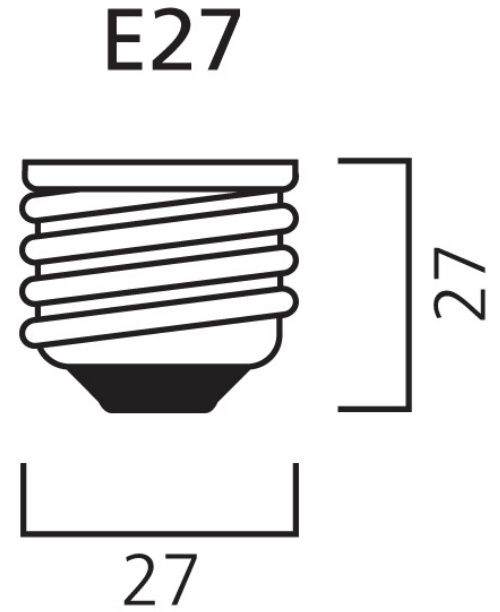

Technical drawings

Data table

GENERAL DATA

Product name	ToLEDo RT GLS V5 ST DIM 1055LM 840 E27 SL
Technology	LED
Watt (Rated) (W)	9
Fixture rating	Open
Operating temperature range (°C)	-10°C...+45°C
Performance ambient temperature Tq (°C)	25
E-number FI	4740903
Warranty	3 years

OPTICAL DATA

Luminous flux (Rated) (lm)	1055