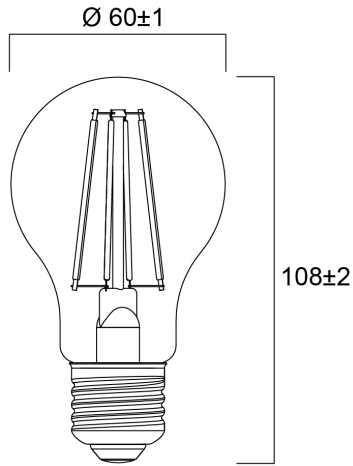

Technical drawings

Data table

GENERAL DATA

Product name	ToLEDo RT GLS V5 ST DIM 1055LM 840 E27 SL
Technology	LED
Watt (Rated) (W)	9
Fixture rating	Open
Operating temperature range (°C)	-10°C...+45°C
Performance ambient temperature Tq (°C)	25
E-number FI	4740903
Warranty	3 years

OPTICAL DATA

Luminous flux (Rated) (lm)	1055