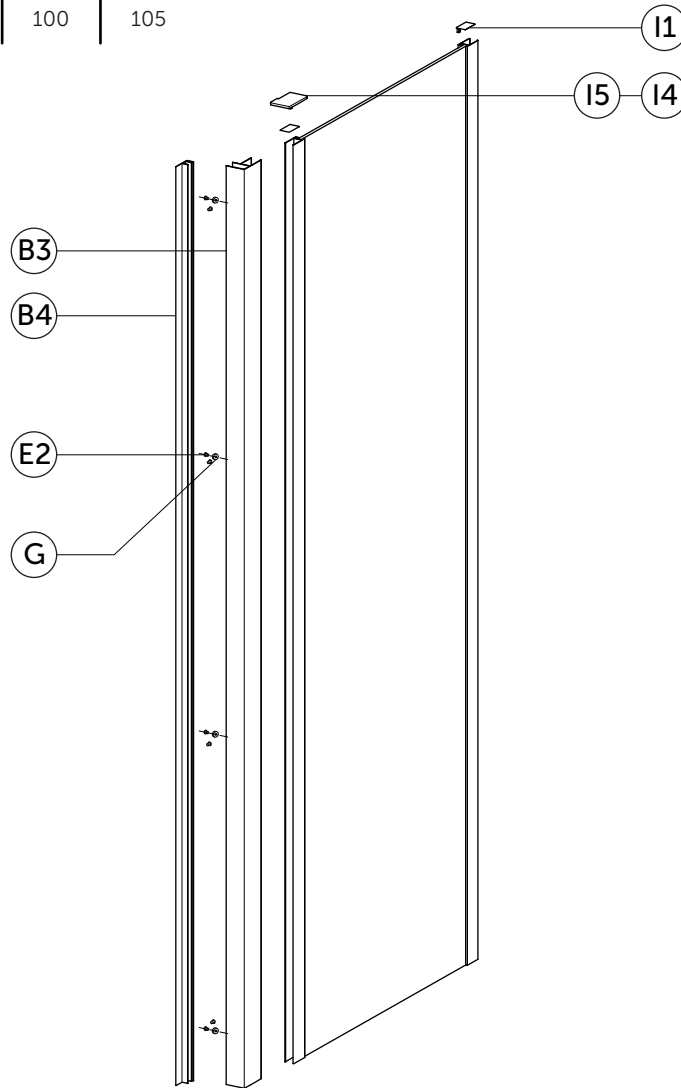

# SPARE PARTS

Side Panel EU

I.LIFE

T4861	T4862	T4863	T4864	T4865	T4866	T4867
70	75	80	85	90	100	105

Item	ERP Code	Drawing	Description	Remark	SKU
B1	220659		Wall profile (EU - 20mm Adjustment)	length 2000mm, with 8 holes pre-drilled	TR001EO
B2	220660		Wall cover profile (EU - 20mm Adjustment)	length 2000mm	TR005EO
B3	220667		Corner profile (EU - 20mm Adjustment)	holes pre-drilled	TR022EO
B4	220664		Corner cover profile (EU - 20mm Adjustment)	length 2000mm	TR023EO
G	LY-JC200-10		Corner Profile fixing pack	cover profile clip moulding : x4pcs	TR03867
E2				TCB 3.9X9 : x4pcs	

Item	ERP Code	Drawing	Description	Remark	SKU
E1			Installation pack fixing wall jamb on wall	TCB 3.9X30 : x8pcs	TR03667
E2				TCB 3.9X9 : x8pcs	
F				wall plug: x8pcs	
G	LY-JC200-10			cover profile clip moulding : x8pcs	
I1	LY-MB810-90		cover for vertical profile (EU - 20mm Adjustment)		TR105AA
I2	LY-MB810-91L		Top cover for wall profile LH (EU - 20mm Adjustment)	Top cover for wall profile LH x1	TR106AA
I3	LY-MB810-91R		Top cover for wall profile RH (EU - 20mm Adjustment)	Top cover for wall profile RH x1	TR107AA
I4	LY-MB810-92R		Top cover for the corner profile LH (EU - 20mm Adjustment)	(Pair)	TR121AA
I5	LY-MB810-92L		Top cover for the corner profile RH (EU - 20mm Adjustment)		