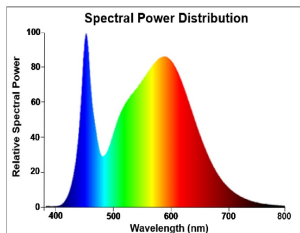

ToLEDo Retro GLS Dimmable

ToLEDo RT GLS V5 ST DIM 1055LM 840 E27 SL
0029318