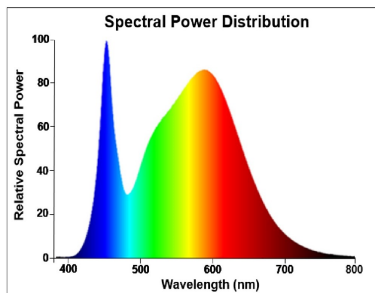

ToLEDo Retro GLS Dimmable

ToLEDo RT GLS V5 ST DIM 1055LM 840 E27 SL

0029318

Packaging single length / height (cm)	6.6
Packaging single width (cm)	6.6
Packaging single depth (cm)	12.0
DUN14 (outer)	15410288293186
Units per outer package	6
Packaging outer length / height (cm)	20.6
Packaging outer width (cm)	14.0
Packaging outer depth (cm)	13.0

Safety data

Optimal operating condition (°C)	-10-45
Breakage cleaning instructions	Not applicable
Special purpose lamp	No
Dry applications use only	Yes
Suitable for household illumination	Yes
Safety message	Not Suitable for totally enclosed fixtures

PHOTOMETRY

TECHNICAL DRAWINGS