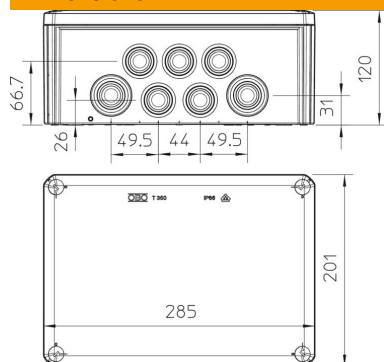

## Junction box T 350, plug-in seal

Item number: 2007125

Junction box for the connection of cables and lines indoors and in protected outdoor areas. Rectangular design with plug-in seals to the sides and knock-out entries in the bottom. Suitable for wall and ceiling mounting and on mounting panels. With the option to fasten inside and to mount via the corner domes. Cover with quick lock, sealable. Made from halogen-free and UV-resistant materials.

### Master data

Item number	2007125
Type	T 350
Description 1	Junction box
Description 2	with entries
Manufacturer	OBO
Dimension	285x201x120
Colour	Light grey; RAL 7035
Material	Polypropylene, fibreglass reinforced
Smallest sales unit	1
Unit of quantity	Piece
Weight	63 kg
Weight unit	kg/100 pc.
CO2 Footprint (GWP) Cradle-to-Gate	2,7525 kg CO2e / 1 Piece

### Dimensions

Length	285 mm
Width	201 mm
Height	120 mm

### Technical data

Expandable	yes
No. of entries	24
Type of entry	Plug-in seal
Type of entry	Cable
Type of housing penetration	Cuttable stepped membrane
Measured insulation voltage $V_i$	500 V
Equipment	Without
Cover	Not transparent
Cover fastening	Screwed
Entry from rear	yes
Entries	16 x M32 8 x M40
Explosion-tested version	no
Flame-resistant	acc. to VDE 0471/DIN 695 Part 2-1, test temperature 650°C
Shape	Rectangular
Maintain electrical functions	Without
For Ex zone	Without
For Ex zone gas	Without
For Ex zone dust	Without
Fibre-glass reinforced	yes
Halogen-free	yes
Clear internal dimensions	267x182x110 mm
With screening	no
with lid	yes
Mounting type	Wall/ceiling mounting
Nominal cross-section, min.	35 mm <sup>2</sup>
Nominal voltage	500 V
Sealable	yes
Protection rating	IP66
Protection rating IK code	IK05.
Permitted temperature range, max.	65 °C
Permitted temperature range, min.	-25 °C
Transparent lid	no
Weatherproof	no