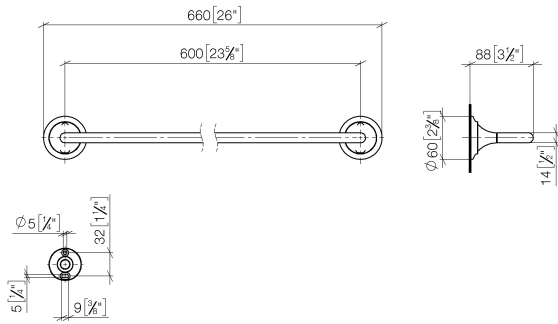

83 060 809 Product version from 3/13/2017 to 8/29/2019

- gauge 600 mm
- width 660mm
- height 60 mm
- rosette Ø 60 mm
- 88mm projection

	Chrome	83 060 809-00
	Brushed Platinum	83 060 809-06
	Platinum	83 060 809-08
	Dark Chrome	83 060 809-19
	Brushed Light Gold (PVD)	83 060 809-27
	Brushed Durabrass (23kt Gold)	83 060 809-28
	Brushed Gold (PVD)	83 060 809-37
	Brushed Dark Brass (PVD)	83 060 809-39
	Brushed Bronze (PVD)	83 060 809-42
	Brushed Dark Bronze (PVD)	83 060 809-43
	Brushed Champagne (22kt Gold)	83 060 809-46
	Champagne (22kt Gold)	83 060 809-47
	Brushed Dark Platinum	83 060 809-99

83 060 809 Product version from 3/13/2017 to 8/29/2019

mm [inches]

83 060 809 Product version from 3/13/2017 to 8/29/2019

Parts for other finishes can be found here: **Brushed**  
**Platinum**

### Spare parts list

No.	Item Number	Name	Quantity used	Delivery time
1	05 30 31 025 00 90	Mounting Bolt Round head 4,5 x 60 mm -	1.00	14
2	90 17 20 759 00 90	Holder Wall plate Ø 45 x 16 mm -	2.00	14