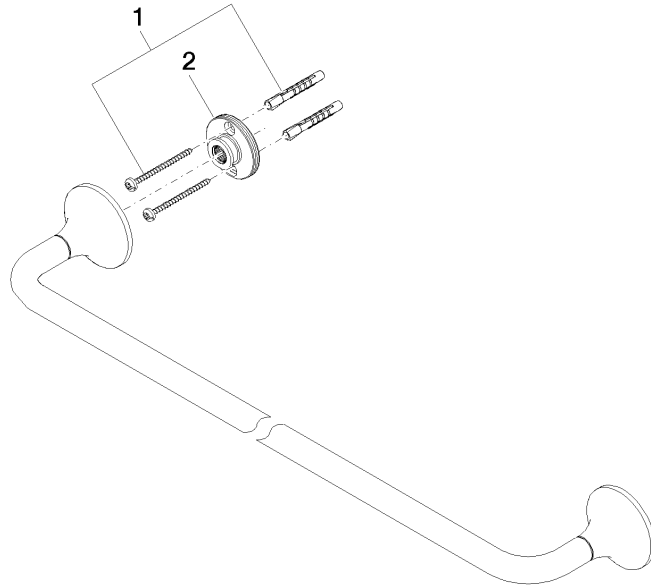

83 060 809 Product version from 3/13/2017 to 8/29/2019

- gauge 600 mm
- width 660mm
- height 60 mm
- rosette Ø 60 mm
- 88mm projection

	Chrome	83 060 809-00
	Brushed Platinum	83 060 809-06
	Platinum	83 060 809-08
	Dark Chrome	83 060 809-19
	Brushed Light Gold (PVD)	83 060 809-27
	Brushed Durabrass (23kt Gold)	83 060 809-28
	Brushed Gold (PVD)	83 060 809-37
	Brushed Dark Brass (PVD)	83 060 809-39
	Brushed Bronze (PVD)	83 060 809-42
	Brushed Dark Bronze (PVD)	83 060 809-43
	Brushed Champagne (22kt Gold)	83 060 809-46
	Champagne (22kt Gold)	83 060 809-47
	Brushed Dark Platinum	83 060 809-99

83 060 809 Product version from 3/13/2017 to 8/29/2019

mm [inches]

83 060 809 Product version from 3/13/2017 to 8/29/2019

Parts for other finishes can be found here: **Brushed**  
**Platinum**

### Spare parts list

No.	Item Number	Name	Quantity used	Delivery time
1	05 30 31 025 00 90	Mounting Bolt Round head 4,5 x 60 mm -	1.00	14
2	90 17 20 759 00 90	Holder Wall plate Ø 45 x 16 mm -	2.00	14