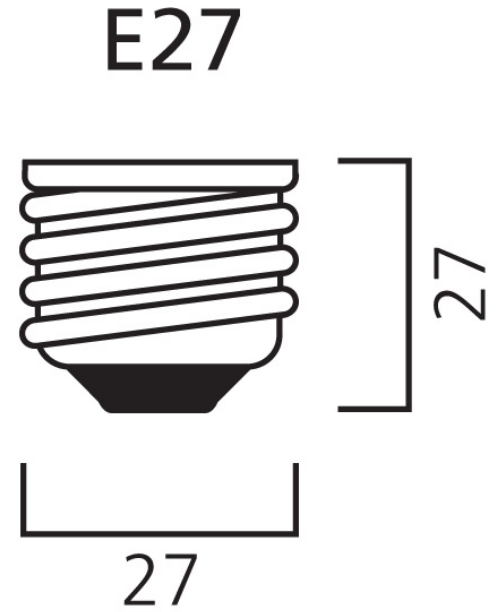

Technical drawings

Data table

GENERAL DATA

Product name	ToLEDo RT GLS V5 ST DIM 1055LM 827 E27 SL
Technology	LED
Watt (Rated) (W)	9
Fixture rating	Open
Operating temperature range (°C)	-10°C...+45°C
Performance ambient temperature Tq (°C)	25
E-number FI	4740902
Warranty	3 years

OPTICAL DATA

Luminous flux (Rated) (lm)	1055