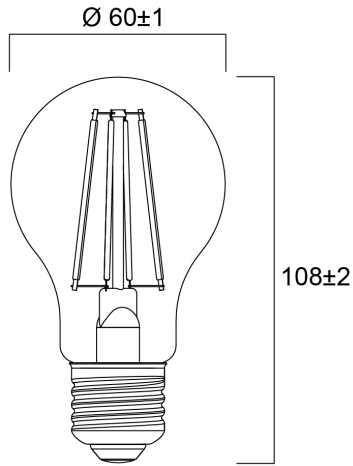

Technical drawings

Data table

GENERAL DATA

Product name	ToLEDo RT GLS V5 ST DIM 1055LM 827 E27 SL
Technology	LED
Watt (Rated) (W)	9
Fixture rating	Open
Operating temperature range (°C)	-10°C...+45°C
Performance ambient temperature Tq (°C)	25
E-number FI	4740902
Warranty	3 years

OPTICAL DATA

Luminous flux (Rated) (lm)	1055