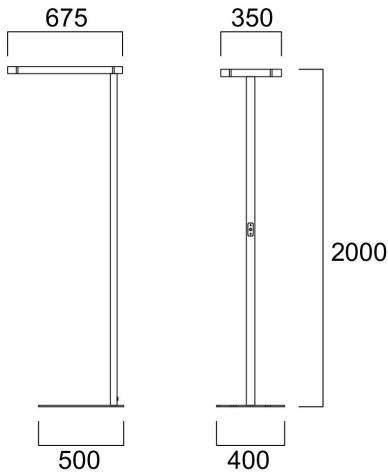

Technical drawings

Data table

GENERAL DATA

Product name	AREUM FLOOR 14KLM 4000K WHITE
Technology	LED (3 SDCM)
Cap/Base	N/A
Housing	Aluminium, Steel
Mount	Floor standing
Operating temperature range (°C)	5°C...+35°C
Warranty	5 years

OPTICAL DATA

Fixture luminous flux (lm)	13700
Luminaire efficacy (lm/W)	146
Colour temperature (K)	4000
Light colour	Neutral White
CRI (Ra)	80
Colour Variation Initial (SDCM)	3
Glare control	< 14