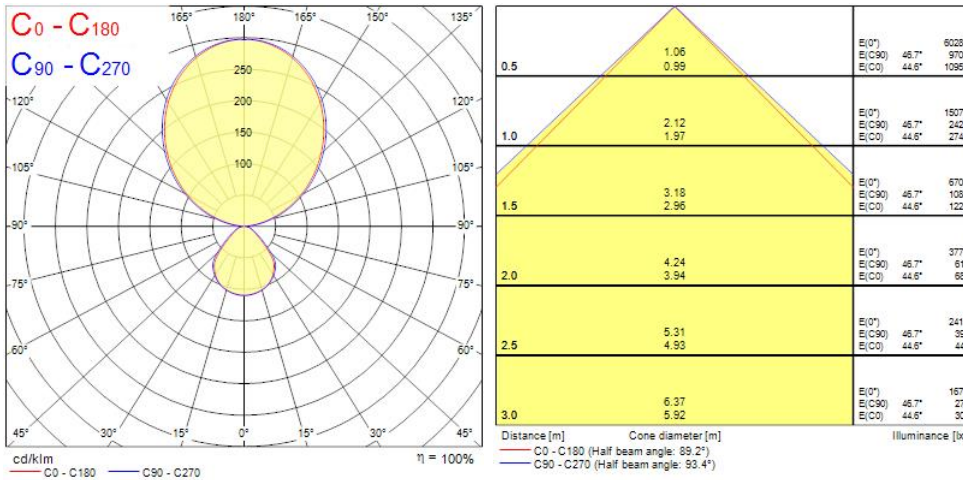

AREUM FLOOR 14KLM 4000K WHITE 0042972

Light colour	Neutral White
CRI (Ra)	80
Colour Variation Initial (SDCM)	3
Glare control	< 14
Photobiological Risk Group	RG0
Total power consumption (W)	94
Electrical protection	Class I
Control gear type	LED driver constant current
Housing colour	RAL 9016 - Traffic white / Bezel
IP rating	IP20
IK rating	IK02
Product EAN number	5410288429724
Warranty	5 years

Photometry