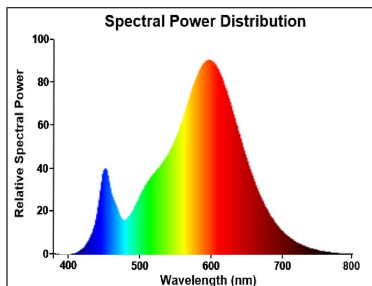

ToLEDo Retro GLS Dimmable

ToLEDo RT GLS V5 ST DIM 1055LM 827 E27 SL

0029317

Packaging single length / height (cm)	6.6
Packaging single width (cm)	6.6
Packaging single depth (cm)	12.0
DUN14 (outer)	15410288293179
Units per outer package	6
Packaging outer length / height (cm)	20.6
Packaging outer width (cm)	14.0
Packaging outer depth (cm)	13.0

Safety data

Optimal operating condition (°C)	-10-45
Breakage cleaning instructions	Not applicable
Special purpose lamp	No
Dry applications use only	Yes
Suitable for household illumination	Yes
Safety message	Not Suitable for totally enclosed fixtures

PHOTOMETRY

TECHNICAL DRAWINGS