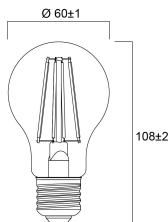

TECHNICAL DRAWINGS