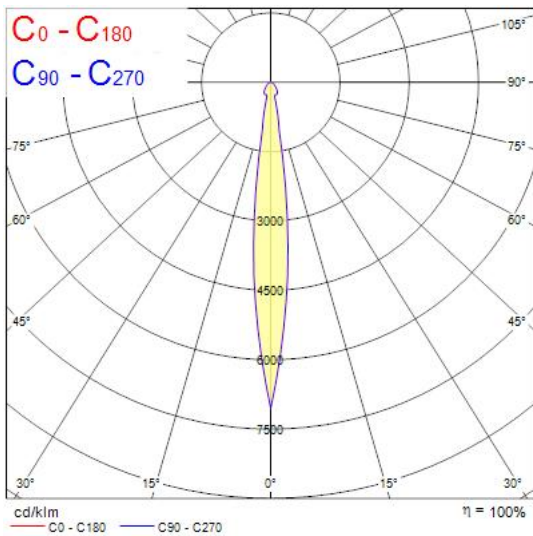

Concord

BEACON 93CRI 3K NARROW BEAM L3+DALI BLACK 2059620

Colour Consistency (SDCM)	3
Beam Angle (°)	12
Photobiological Risk Group	RG1
Total power consumption (W)	21
Electrical protection	Class II
Control gear type	Electronic ballast
Minimum dimming level (%)	1
Housing colour	Black
IP rating	IP20
IK rating	IK02
Product EAN number	5025768596201
Warranty	5 years
Dimming method	DALI
Useful luminous flux (#use)	1512

Photometry