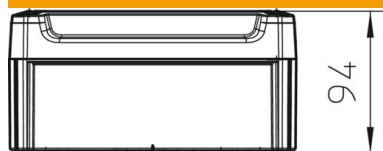

With hat profile rail.

Junction box according to DIN EN 60670. Flame-resistant to DIN EN 60695/2/11, test temperature 650 °C. Impact resistance IK04 according to DIN EN 50102. Clear internal dimensions: 176x135x84 mm

PP/PC Polypropylene / polycarbonate

Master data

Item number	2007774
Type	T 160 OE HD TR
Description 1	Junction box, closed
Description 2	with high transparent cover
Manufacturer	OBO
Dimension	190x150x94
Colour	Light grey; RAL 7035
Material	Polypropylene / polycarbonate
Smallest sales unit	1
Unit of quantity	Piece
Weight	33.92 kg
Weight unit	kg/100 pc.
CO2 Footprint (GWP) Cradle-to-Gate	1,595 kg CO2e / 1 Piece

Technical data sheet

Junction box T160, closed, transparent elevated cover

Item number: 2007774

Dimensions

Length	190 mm
Width	150 mm
Height	94 mm

Technical data

Expandable	yes
Type of entry	None
Type of entry	Cable
Type of housing penetration	Without
Measured insulation voltage V_i	500 V
Equipment	Support rail
Cover	Transparent
Cover fastening	Screwed
Entry from rear	yes
Entries	None
Explosion-tested version	no
Flame-resistant	acc. to VDE 0471/DIN 695 Part 2-1, test temperature 650°C
Shape	Rectangular
Maintain electrical functions	Without
For Ex zone	Without
For Ex zone gas	Without
For Ex zone dust	Without
Fibre-glass reinforced	yes
Halogen-free	yes
Clear internal dimensions	176x135x84 mm
With screening	no
with lid	yes
Mounting type	Wall/ceiling mounting
Nominal voltage	500 V
Sealable	yes
Protection rating	IP66
Protection rating IK code	IK05.
Permitted temperature range, max.	60 °C