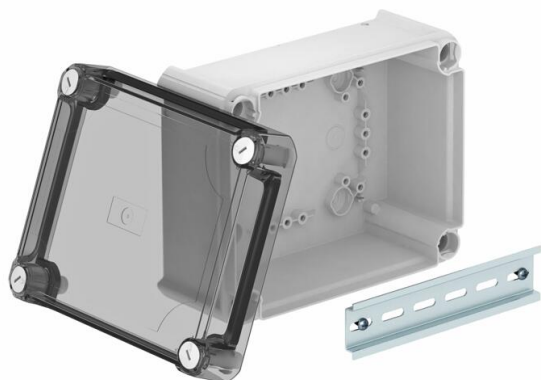

Technical data sheet

Junction box T160, closed, transparent elevated cover

Item number: 2007774

Closed junction box for the connection of cables and lines indoors and in protected outdoor areas. Rectangular design without entries. Suitable for wall and ceiling mounting and on mounting panels. With the option to fasten inside and to mount via the corner domes. High, transparent cover with quick lock, sealable. Made from halogen-free and UV-stabilized materials.

With hat profile rail.

Junction box according to DIN EN 60670. Flame-resistant to DIN EN 60695/2/11, test temperature 650 °C. Impact resistance IK04 according to DIN EN 50102. Clear internal dimensions: 176x135x84 mm

PP/PC Polypropylene / polycarbonate

Master data

Item number	2007774
Type	T 160 OE HD TR
Description 1	Junction box, closed
Description 2	with high transparent cover
Manufacturer	OBO
Dimension	190x150x94
Colour	Light grey; RAL 7035
Material	Polypropylene / polycarbonate
Smallest sales unit	1
Unit of quantity	Piece
Weight	33.92 kg
Weight unit	kg/100 pc.
CO2 Footprint (GWP) Cradle-to-Gate	1,595 kg CO2e / 1 Piece

Technical data sheet

Junction box T160, closed, transparent elevated cover

Item number: 2007774

Dimensions

Length	190 mm
Width	150 mm
Height	94 mm

Technical data

Expandable	yes
Type of entry	None
Type of entry	Cable
Type of housing penetration	Without
Measured insulation voltage V_i	500 V
Equipment	Support rail
Cover	Transparent
Cover fastening	Screwed
Entry from rear	yes
Entries	None
Explosion-tested version	no
Flame-resistant	acc. to VDE 0471/DIN 695 Part 2-1, test temperature 650°C
Shape	Rectangular
Maintain electrical functions	Without
For Ex zone	Without
For Ex zone gas	Without
For Ex zone dust	Without
Fibre-glass reinforced	yes
Halogen-free	yes
Clear internal dimensions	176x135x84 mm
With screening	no
with lid	yes
Mounting type	Wall/ceiling mounting
Nominal voltage	500 V
Sealable	yes
Protection rating	IP66
Protection rating IK code	IK05.
Permitted temperature range, max.	60 °C