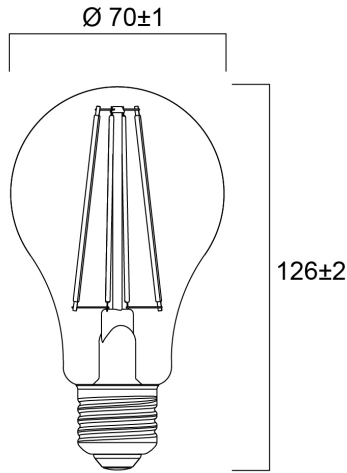

## Product Overview

Product name	ToLEDo RT GLS V5 CL DIM 1521LM 827 E27 SL
Technology	LED
Watt (Rated) (W)	11.2
Fixture rating	Open
E-number FI	4740900
Colour temperature (K)	2700
CRI (Ra)	80
Colour Variation Initial (SDCM)	6
Photobiological Risk Group	RG1
Wattage (W)	11.2
Product EAN number	5410288293158
Warranty	3 years

## Technical drawings

## PHYSICAL DATA

Nominal Product Length (mm)	126
Nominal Product Diameter (mm)	70
Weight (kg)	0.046