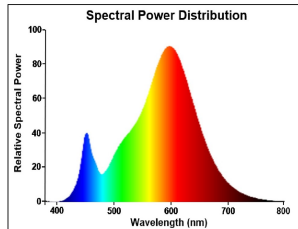

ToLEDo Retro GLS Dimmable

ToLEDo RT GLS V5 CL DIM 1521LM 827 E27 SL

0029315