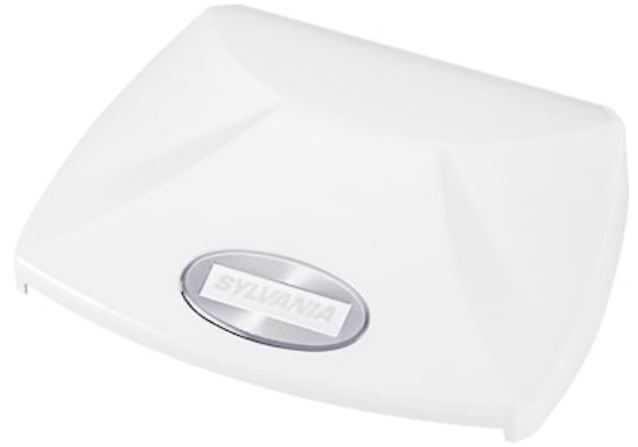

# RTS moulded end cap S white

Item No: 0042648

**SYLVANIA**

**PRO**

**CE UK  
CA**

End Cap small

#### General data

Product name	RTS moulded end cap S white
Technology	LED
General application	Logistics & Industry
ETIM Class	EC002472
Warranty	5 years