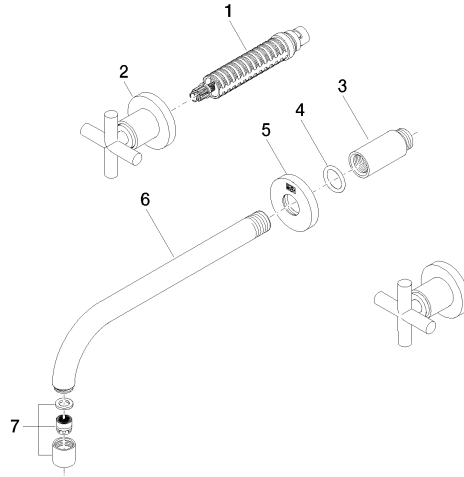

36 717 892 Product version from 4/1/2024

- 240mm projection
- fixed spout
- circular, air-enriched flow
- hole diameter valve 35 mm
- hole diameter spout 35 mm
- rosette Ø 55 mm
- max. flow 7 l/min
- lead-free
- WRAS
- This product can help a building meet the requirements of Green Building Rating Systems, e.g. LEED®, BREEAM®, DGNB

Required miscellaneous

Concealed wall-mounted mixer variable positioning - 35 720 970 90
 •min. recess depth 85 mm
 •max. recess depth 145 mm

Required miscellaneous

Concealed wall-mounted mixer centred spout - 35 700 970 90
 •min. recess depth 85 mm
 •max. recess depth 145 mm

36 717 892 Product version from 4/1/2024

mm [inches]

Flow rate chart

Codes & Standards

DIN 4109	EN 200	ISO 3822	Scottish Water Byelaws
UK Water Supply Regulations	Ü-Zeichen	VA-Zeichen	XP P 41-280

TARA Wall-mounted basin mixer without pop-up waste - Platinum

Spare parts list

No.	Item Number	Name	Quantity used	Delivery time
2	36 310 892-08	TARA Wall valve - Platinum	2.00	-
Spare part can no longer be ordered, please order the replacement item				
7	90 23 01 019 00-08	Aerator M18x1-IG 7,0 l/min. - Platinum	1.00	54
3	09 24 03 081 10 90	Extension 1/2" x 50 mm -	1.00	14
6	04 28 22 105 10-08	Spout 240 mm - Platinum	1.00	54
1	90 90 03 157 00 90	Head part clockwise closing 1/2" -	2.00	14
4	90 14 10 026 00 90	O-Ring 20,5 x 3,5 mm -	1.00	14
5	09 27 22 503-08	Rosette DB logo Ø 55 x Ø 22 x 9 mm - Platinum	1.00	54