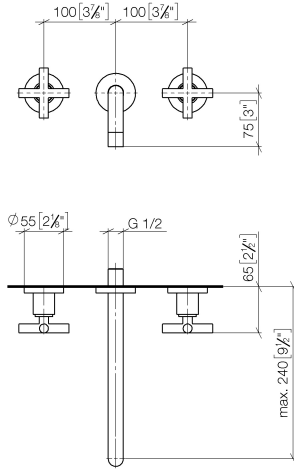

36 717 892 Product version from 4/1/2024

- 240mm projection
- fixed spout
- circular, air-enriched flow
- hole diameter valve 35 mm
- hole diameter spout 35 mm
- rosette Ø 55 mm
- max. flow 7 l/min
- lead-free
- WRAS
- This product can help a building meet the requirements of Green Building Rating Systems, e.g. LEED®, BREEAM®, DGNB

Required miscellaneous

Concealed wall-mounted mixer variable positioning - 35 720 970 90
 •min. recess depth 85 mm
 •max. recess depth 145 mm

Required miscellaneous

Concealed wall-mounted mixer centred spout - 35 700 970 90
 •min. recess depth 85 mm
 •max. recess depth 145 mm

36 717 892 Product version from 4/1/2024

mm [inches]

Flow rate chart

Codes & Standards

DIN 4109	EN 200	ISO 3822	Scottish Water Byelaws
UK Water Supply Regulations	Ü-Zeichen	VA-Zeichen	XP P 41-280

TARA Wall-mounted basin mixer without pop-up waste - Platinum

Spare parts list

No.	Item Number	Name	Quantity used	Delivery time
2	36 310 892-08	TARA Wall valve - Platinum	2.00	-
Spare part can no longer be ordered, please order the replacement item				
7	90 23 01 019 00-08	Aerator M18x1-IG 7,0 l/min. - Platinum	1.00	54
3	09 24 03 081 10 90	Extension 1/2" x 50 mm -	1.00	14
6	04 28 22 105 10-08	Spout 240 mm - Platinum	1.00	54
1	90 90 03 157 00 90	Head part clockwise closing 1/2" -	2.00	14
4	90 14 10 026 00 90	O-Ring 20,5 x 3,5 mm -	1.00	14
5	09 27 22 503-08	Rosette DB logo Ø 55 x Ø 22 x 9 mm - Platinum	1.00	54