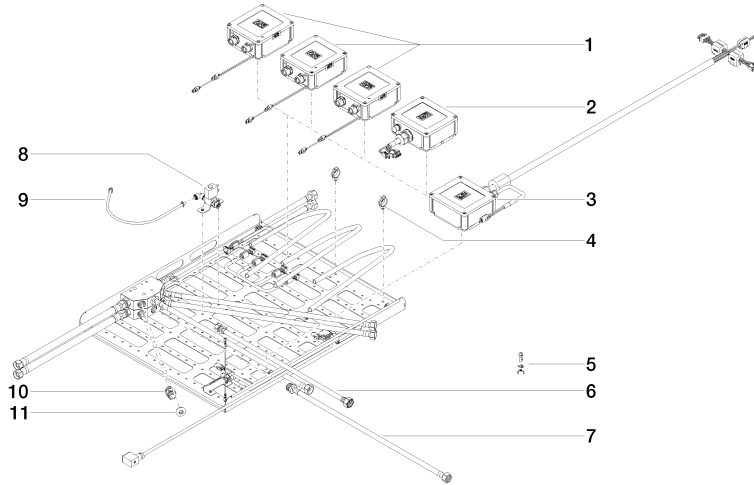

**SENSORY SKY<sup>ATT</sup> Control unit Control and distribution unit, Sensory Sky 860 x 600 x 90 mm -** SPARE PARTS

---

90 17 20 186 00 90 Product version up to 9/23/2019

SENSORY SKY<sup>ATT</sup> Control unit Control and distribution unit, Sensory Sky 860 x 600 x 90 mm - SPARE PARTS

---

90 17 20 186 00 90 Product version up to 9/23/2019

SENSORY SKY<sup>ATT</sup> Control unit Control and distribution unit, Sensory Sky 860 x 600 x 90 mm - SPARE PARTS

---

90 17 20 186 00 90 Product version up to 9/23/2019

**SENSORY SKY<sup>ATT</sup> Control unit Control and distribution unit, Sensory Sky 860 x 600 x 90 mm - SPARE PARTS**

90 17 20 186 00 90 Product version up to 9/23/2019

**Spare parts list**

No.	Item Number	Name	Quantity used	Delivery time
	9 90 30 03 063 00 90	Tube with retaining rings Ø 6 x 1 x 1000 mm -	1.00	14
	10 90 24 03 168 00 90	Nipple 1/2" x 1/2" -	3.00	14
	8 04 30 50 058 01 90	Insert Mist nozzle valve -	1.00	14
	1 90 11 11 060 05 90	eVALVE Control unit System box eValve SES -	3.00	14
	5 90 24 04 305 00 90	Connection Support sleeves and retaining rings set Ø 12x 25 mm -	6.00	14
	4 90 10 01 090 00 90	Holder for Aquamoon ATT Cable holder set 25,85 x 17 x 41,3 mm -	8.00	-
Spare part can no longer be ordered, please order the replacement item				
	11 04 31 20 006 00 90	Plug 1/2" -	1.00	14
	6 12 506 970 90	High pressure hoses -	1.00	14
	2 90 11 11 059 06 90	Control unit -	1.00	-
Spare part can no longer be ordered, please order the replacement item				
	9011110810590	system box for Sensory Sky -		
	3 04 11 11 059 07 90	Control unit for Sensory Sky Lighting control 300 x 300 x 60 mm -	1.00	-
Spare part can no longer be ordered, please order the replacement item				
	9011110590790	system box for Sensory Sky System box Lighting control -		
	7 04 30 04 049 00 90	High pressure hose with sleeve nut 1/2" x 1/2" x 600 mm -	6.00	14