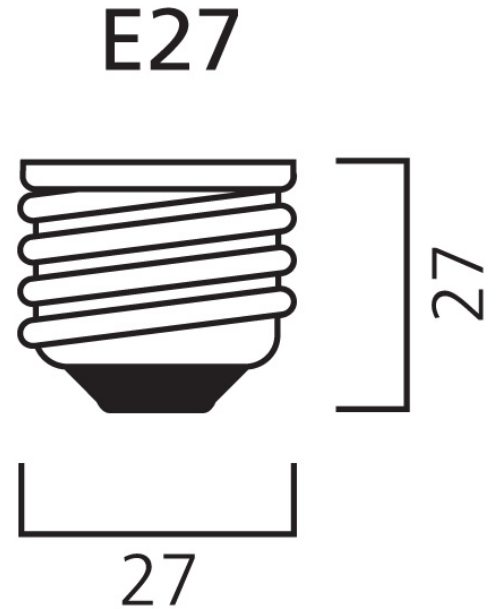

Product Overview

Product name	ToLEDo RT GLS V5 CL DIM 806LM 827 E27 SL
Technology	LED
Watt (Rated) (W)	7
Fixture rating	Open
E-number FI	4740899
Colour temperature (K)	2700
CRI (Ra)	80
Colour Variation Initial (SDCM)	6
Photobiological Risk Group	RG1
Wattage (W)	7
Product EAN number	5410288293134
Warranty	3 years

Technical drawings

Data table

GENERAL DATA

Product name	ToLEDo RT GLS V5 CL DIM 806LM 827 E27 SL
Technology	LED
Watt (Rated) (W)	7
Fixture rating	Open
Operating temperature range (°C)	-10°C...+45°C
Performance ambient temperature Tq (°C)	25
E-number FI	4740899
Warranty	3 years