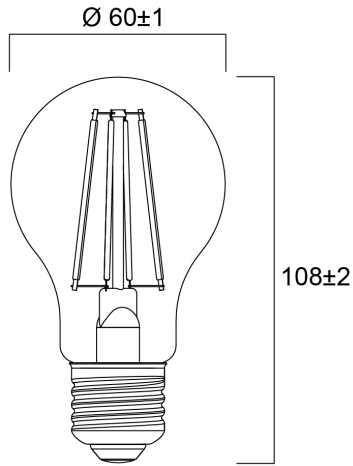

Product Overview

Product name	ToLEDo RT GLS V5 CL DIM 806LM 827 E27 SL
Technology	LED
Watt (Rated) (W)	7
Fixture rating	Open
E-number FI	4740899
Colour temperature (K)	2700
CRI (Ra)	80
Colour Variation Initial (SDCM)	6
Photobiological Risk Group	RG1
Wattage (W)	7
Product EAN number	5410288293134
Warranty	3 years

Technical drawings

Data table

GENERAL DATA

Product name	ToLEDo RT GLS V5 CL DIM 806LM 827 E27 SL
Technology	LED
Watt (Rated) (W)	7
Fixture rating	Open
Operating temperature range (°C)	-10°C...+45°C
Performance ambient temperature Tq (°C)	25
E-number FI	4740899
Warranty	3 years

Lifespan L70 B50	15000
Average life (Rated) (h)	15000

PHYSICAL DATA

Nominal Product Length (mm)	108
Nominal Product Diameter (mm)	60
Weight (kg)	0.03

PACKAGING

Single packaging type	Carton
Product EAN number	5410288293134
Packaging single width (cm)	6.6
Packaging single depth (cm)	12.0
DUN14 (outer)	15410288293131
Packaging outer length / height (cm)	20.6