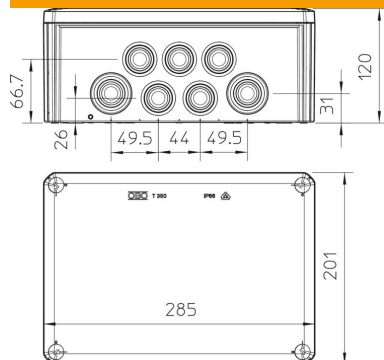

Technical data sheet

Junction box T 350, plug-in seal

Item number: 2007568

Junction box for the connection of cables and lines indoors and in protected outdoor areas. Rectangular design with plug-in seals to the sides and knock-out entries in the bottom. Suitable for wall and ceiling mounting and on mounting panels. With the option to fasten inside and to mount via the corner domes. Cover with quick lock, sealable. Made from halogen-free and UV-resistant materials.

Item number	2007568
Type	T 350 RW
Description 1	Junction box
Description 2	with entries
Manufacturer	OBO
Dimension	285x201x120
Colour	Pure white; RAL 9010
Material	Polypropylene, fibreglass reinforced
Smallest sales unit	1
Unit of quantity	Piece
Weight	63 kg
Weight unit	kg/100 pc.
CO2 Footprint (GWP) Cradle-to-Gate	2,7372 kg CO2e / 1 Piece

Technical data sheet

Junction box T 350, plug-in seal

Item number: 2007568

Dimensions

Length	285 mm
Width	201 mm
Height	120 mm

Technical data

Expandable	yes
No. of entries	24
Type of entry	Plug-in seal
Type of entry	Cable
Type of housing penetration	Cuttable stepped membrane
Measured insulation voltage V_i	500 V
Equipment	Without
Cover	Not transparent
Cover fastening	Screwed
Entry from rear	yes
Entries	16 x M32 8 x M40
Explosion-tested version	no
Flame-resistant	acc. to VDE 0471/DIN 695 Part 2-1, test temperature 650°C
Shape	Rectangular
Maintain electrical functions	Without
For Ex zone	Without
For Ex zone gas	Without
For Ex zone dust	Without
Fibre-glass reinforced	yes
Halogen-free	yes
Clear internal dimensions	267x182x110 mm
With screening	no
with lid	yes
Mounting type	Wall/ceiling mounting
Nominal cross-section, min.	35 mm ²
Nominal voltage	500 V
Sealable	yes
Protection rating	IP66
Protection rating IK code	IK05.
Permitted temperature range, max.	65 °C
Permitted temperature range, min.	-25 °C
Transparent lid	no
Weatherproof	no