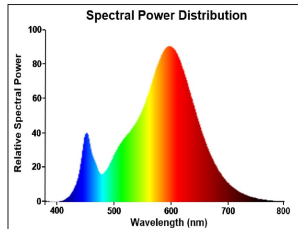

ToLEDo Retro GLS Dimmable

ToLEDo RT GLS V5 CL DIM 806LM 827 E27 SL
0029313