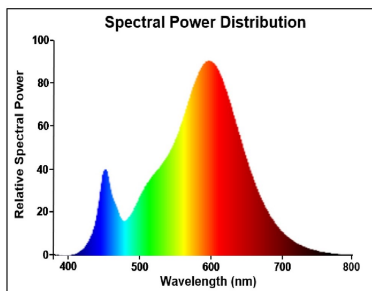

ToLEDo Retro GLS Dimmable

ToLEDo RT GLS V5 CL DIM 806LM 827 E27 SL
0029313

DUN14 (outer)	15410288293131
Units per outer package	6
Packaging outer length / height (cm)	20.6
Packaging outer width (cm)	14.0
Packaging outer depth (cm)	13.0

Safety data

Optimal operating condition (°C)	-10-45
Breakage cleaning instructions	Not applicable
Special purpose lamp	No
Dry applications use only	Yes
Suitable for household illumination	Yes
Safety message	Not Suitable for totally enclosed fixtures

PHOTOMETRY

TECHNICAL DRAWINGS