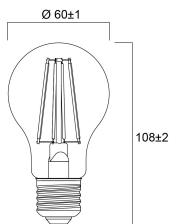

TECHNICAL DRAWINGS