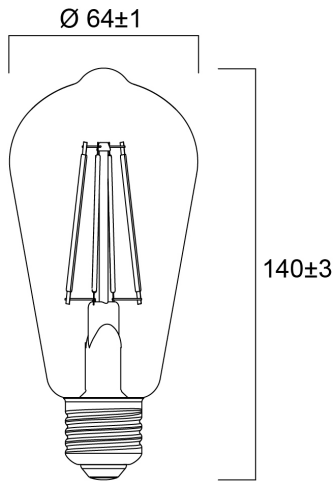

Product Overview

Product name	ToLEDo RT ST64 V5 CL 470LM 827 E27 SL
Technology	LED
Watt (Rated) (W)	4.5
Cap/Base	E27
Fixture rating	Open
E-number FI	4740898
Colour temperature (K)	2700
CRI (Ra)	80
Colour Variation Initial (SDCM)	6
Photobiological Risk Group	RG1
Wattage (W)	4.5
Product EAN number	5410288293110
Warranty	3 years

Technical drawings

Data table

GENERAL DATA

Product name	ToLEDo RT ST64 V5 CL 470LM 827 E27 SL
Technology	LED
Watt (Rated) (W)	4.5
Cap/Base	E27
Fixture rating	Open
Operating temperature range (°C)	-20°C...+40°C
Performance ambient temperature Tq (°C)	25
E-number FI	4740898
Warranty	3 years

LIFETIME DATA

Lifespan L70 B50	15000
Average life (Rated) (h)	15000

PHYSICAL DATA

Nominal Product Length (mm)	140
Nominal Product Diameter (mm)	64
Weight (kg)	0.058

PACKAGING

Single packaging type	Carton
Product EAN number	5410288293110
Packaging single width (cm)	7.0
Packaging single depth (cm)	7.0
DUN14 (outer)	15410288293117

SYLVANIA

ToLEDo RT ST64 V5 CL 470LM 827 E27 SL
0029311

Packaging outer length / height (cm)	21.8
--------------------------------------	------

SAFETY DATA

Optimal operating condition (°C)	-20-40
Breakage cleaning instructions	Not applicable
Special purpose lamp	No
Dry applications use only	No
Suitable for household illumination	No
Safety message	Not Suitable for totally enclosed fixtures