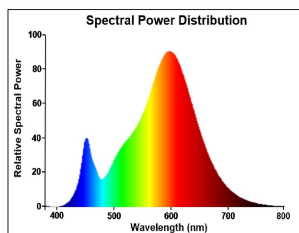

## PRODUCT OVERVIEW

Product name	ToLEDo RT ST64 V5 CL 470LM 827 E27 SL
Technology	LED
Watt (Rated) (W)	4.5
Type	LED exchangeable
Cap/Base	E27
Fixture rating	Open
General application	Hospitality, Residential & Consumer
ETIM Class	EC001959
E-number FI	4740898
Warranty	3 years
Luminous flux (lm)	470
Colour temperature (K)	2700
Light colour	Homelight
CRI (Ra)	80
Colour Variation Initial (SDCM)	SDCM6
Photobiological Risk Group	RG1
Wattage (W)	4.5
Dimmable	No
Average life (Nominal) (h)	15000
Product EAN number	5410288293110

### PHOTOMETRY

---