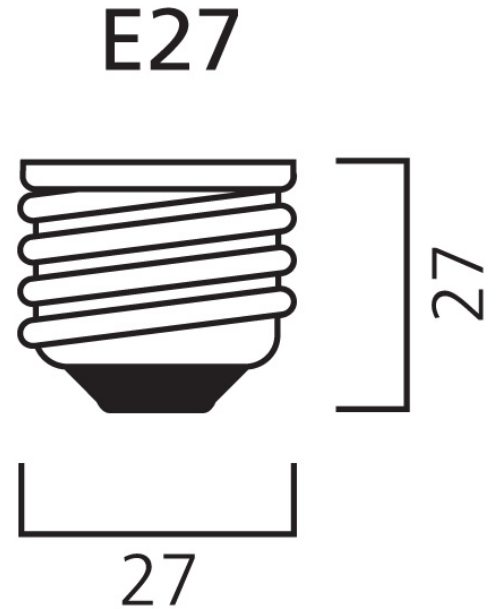

Technical drawings

Data table

GENERAL DATA

Product name	ToLEDo RT ST64 V5 GL 420LM 825 E27 SL
Technology	LED
Watt (Rated) (W)	4.5
Cap/Base	E27
Fixture rating	Open
Operating temperature range (°C)	-20°C...+40°C
Performance ambient temperature Tq (°C)	25
E-number FI	4740897
Warranty	3 years

OPTICAL DATA