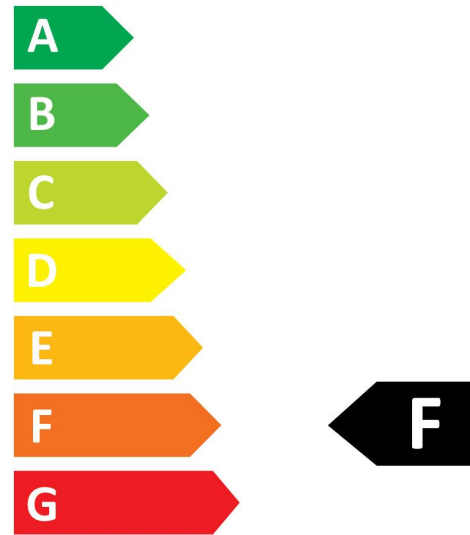

## Energy label

0029310

5 kWh/1000h

0029310

5 kWh/1000h

Light your world