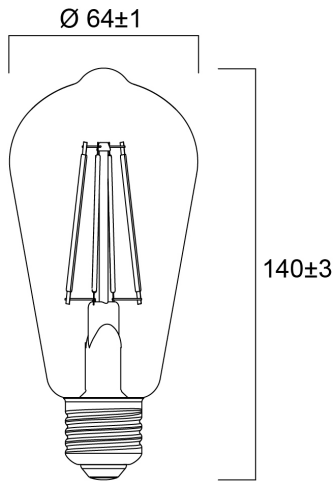

## Product Overview

Product name	ToLEDo RT ST64 V5 GL 420LM 825 E27 SL
Technology	LED
Watt (Rated) (W)	4.5
Cap/Base	E27
Fixture rating	Open
E-number FI	4740897
Colour temperature (K)	2500
CRI (Ra)	80
Colour Variation Initial (SDCM)	6
Photobiological Risk Group	RG1
Wattage (W)	4.5
Product EAN number	5410288293103
Warranty	3 years

## Technical drawings

### PHYSICAL DATA

Nominal Product Length (mm)	140
Nominal Product Diameter (mm)	64
Weight (kg)	0.058

# SYLVANIA

ToLEDo RT ST64 V5 GL 420LM 825 E27 SL  
0029310

Packaging outer length / height (cm) 21.8