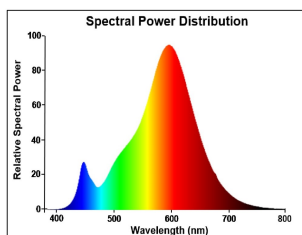

ToLEDo Retro ST64 Gold

ToLEDo RT ST64 V5 GL 420LM 825 E27 SL
0029310

PHOTOMETRY