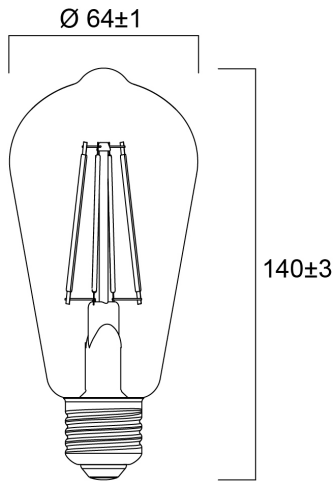

Product Overview

Product name	ToLEDo RT ST64 V5 CL DIM 806LM 827 E27 SL
Technology	LED
Watt (Rated) (W)	7
Fixture rating	Open
E-number FI	4740896
Colour temperature (K)	2700
CRI (Ra)	80
Colour Variation Initial (SDCM)	6
Photobiological Risk Group	RG1
Wattage (W)	7
Product EAN number	5410288293097
Warranty	3 years

Technical drawings

Data table

GENERAL DATA

Product name	ToLEDo RT ST64 V5 CL DIM 806LM 827 E27 SL
Technology	LED
Watt (Rated) (W)	7
Fixture rating	Open
Operating temperature range (°C)	-10°C...+45°C
Performance ambient temperature Tq (°C)	25
E-number FI	4740896
Warranty	3 years

Lifespan L70 B50	15000
Average life (Rated) (h)	15000

PHYSICAL DATA

Nominal Product Length (mm)	140
Nominal Product Diameter (mm)	64
Weight (kg)	0.058

PACKAGING

Single packaging type	Carton
Product EAN number	5410288293097
Packaging single width (cm)	7.0
Packaging single depth (cm)	7.0
DUN14 (outer)	15410288293094
Packaging outer length / height (cm)	21.8