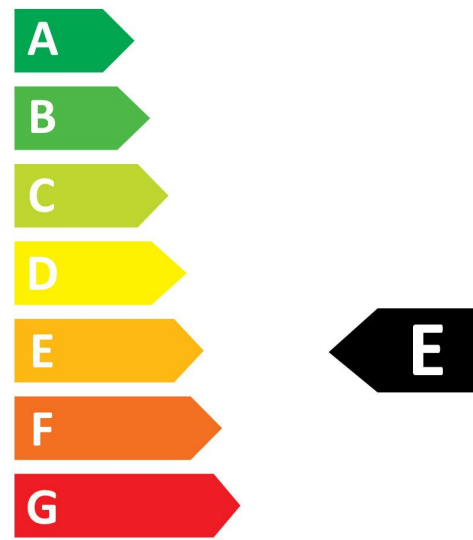

ELECTRICAL DATA

Wattage (W)	7
Equivalent watt (W)	60
Primary Supply/Product voltage - min (V)	220
Control gear required	No
Inrush Current (A)	1.5
Inrush Duration (μ s)	520
Lamp Energy Label (class)	E

LIFETIME DATA

Energy label

 **ENERG** 
SYLVANIA
0029309

7
kWh/1000h

2019/2015

 **ENERG** 
SYLVANIA
0029309

7
kWh/1000h

2019/2015

Light your world