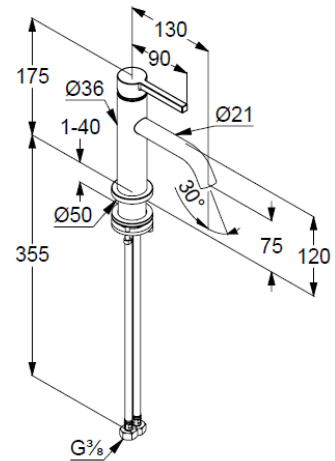

Technische Daten/ Technical Data

KLUDI NOVA FONTE
single lever basin mixer 75
DN 15
STYLE: PURA

Ref.: 20028N215

Finishes:
N2 Brushed Gunmetal PVD

Product description
Manufacturer KLUDI GmbH & Co. KG
Typ: KLUDI NOVA FONTE
single lever basin mixer 75
Ref.: 20028N215

basin mixer
single lever mixer
1-hole mounted
solid lever, metal
aerator, S-Pointer M18,5 PCA
ceramic cartridge
flow rate at 3 bar 4,5 l/min.
fixed spout
flexible hoses G3/8 DVGW approved
shank-fixing
EU taxonomy: max. 6 l/min. -
Substantial Contribution (SC) possible

Produktabbildung/ Product picture

Maßzeichnung/ Dimensional drawing

Durchfluss/ Flow rate