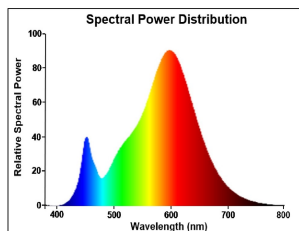

ToLEDo Retro ST64 Dimmable

ToLEDo RT ST64 V5 CL DIM 806LM 827 E27 SL
0029309