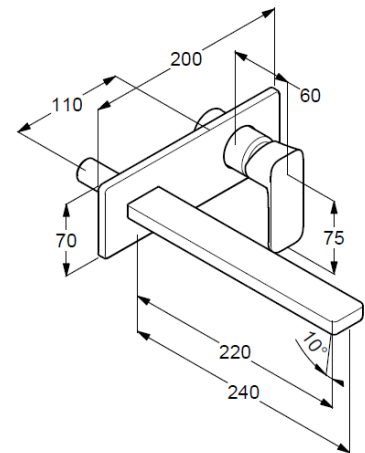

solid lever, metal

aerator, S-Pointer M24 PCA

flow rate at 3 bar 4,5 l/min.

fixed spout

EU taxonomy: max. 6 l/min. -

Substantial Contribution (SC) possible

### Produktabbildung/ Product picture

### Maßzeichnung/ Dimensional drawing