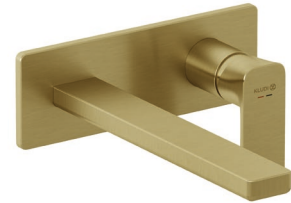

Technische Daten/ Technical Data

KLUDI RENON

concealed single lever basin mixer
DN 15

Ref.: 42245N075

Finishes:

NO Brushed Gold (18) PVD

Product description

Manufacturer KLUDI GmbH & Co. KG

Typ: KLUDI RENON

concealed single lever basin mixer

Ref.: 42245N075

concealed single lever basin mixer

projection 240mm

trim set without pre-installation set

trim set without pre-installation set KLUDI Ref.: 38241

wall mounted

solid lever, metal

aerator, S-Pointer M24 PCA

flow rate at 3 bar 4,5 l/min.

fixed spout

EU taxonomy: max. 6 l/min. -

Substantial Contribution (SC) possible

Produktabbildung/ Product picture