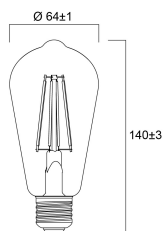

TECHNICAL DRAWINGS