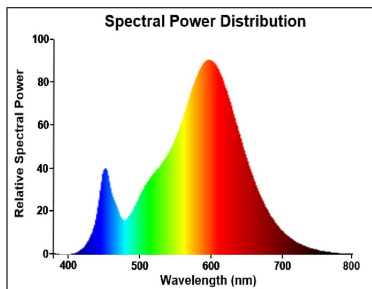

ToLEDo Retro ST64 Dimmable

ToLEDo RT ST64 V5 CL DIM 806LM 827 E27 SL
0029309

Packaging

Single packaging type	Carton
Product EAN number	5410288293097
Packaging single length / height (cm)	15.2
Packaging single width (cm)	7.0
Packaging single depth (cm)	7.0
DUN14 (outer)	15410288293094
Units per outer package	6
Packaging outer length / height (cm)	21.8
Packaging outer width (cm)	14.7
Packaging outer depth (cm)	16.2

Safety data

Optimal operating condition (°C)	-10-45
Breakage cleaning instructions	Not applicable
Special purpose lamp	No
Dry applications use only	Yes
Suitable for household illumination	Yes
Safety message	Not Suitable for totally enclosed fixtures

PHOTOMETRY

TECHNICAL DRAWINGS