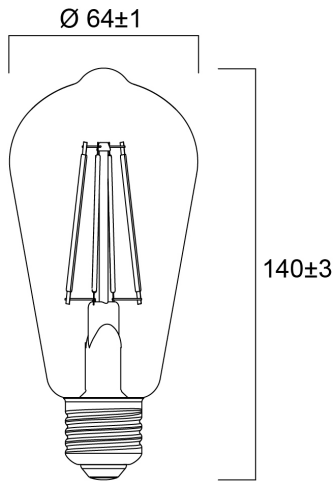

Product Overview

Product name	ToLEDo RT ST64 V5 GL DIM 560LM 825 E27 SL
Technology	LED
Watt (Rated) (W)	6
Fixture rating	Open
E-number FI	4740895
Colour temperature (K)	2500
CRI (Ra)	80
Colour Variation Initial (SDCM)	6
Photobiological Risk Group	RG1
Wattage (W)	6
Product EAN number	5410288293073
Warranty	3 years

Technical drawings

Data table

GENERAL DATA

Product name	ToLEDo RT ST64 V5 GL DIM 560LM 825 E27 SL
Technology	LED
Watt (Rated) (W)	6
Fixture rating	Open
Operating temperature range (°C)	-10°C...+45°C
Performance ambient temperature Tq (°C)	25
E-number FI	4740895
Warranty	3 years

Lifespan L70 B50	15000
Average life (Rated) (h)	15000

PHYSICAL DATA

Nominal Product Length (mm)	140
Nominal Product Diameter (mm)	64
Weight (kg)	0.058

PACKAGING

Single packaging type	Carton
Product EAN number	5410288293073
Packaging single width (cm)	7.0
Packaging single depth (cm)	7.0
DUN14 (outer)	15410288293070
Packaging outer length / height (cm)	21.8