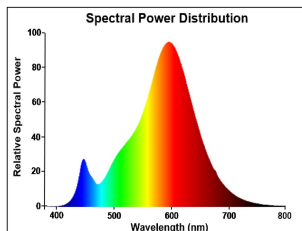

ToLEDo Retro ST64 Gold Dimmable

ToLEDo RT ST64 V5 GL DIM 560LM 825 E27 SL
0029307