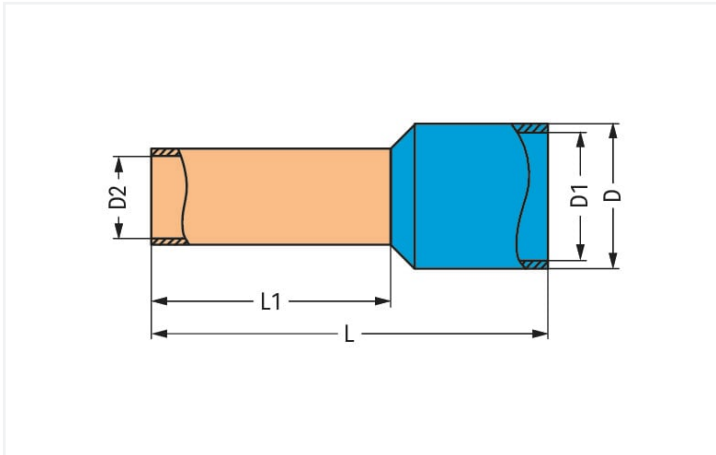

Data Sheet | Item Number: 216-1261

Ferrule; insulated; white

<https://www.wago.com/216-1261>

Dimensions in mm

Material data

Color	white
Fire load	0 MJ
Weight	0.1 g

Commercial data

ETIM 8.0	EC000005
ETIM 7.0	EC000005
PU (SPU)	1000 pcs
Packaging type	Bag
GTIN	4055143570503
Customs tariff number	85369010000

Environmental Product Compliance

RoHS Compliance Status	Compliant, No Exemption
------------------------	-------------------------

Installation Notes

A perfect gas-tight crimp – both electrical-ly and mechanically reliable