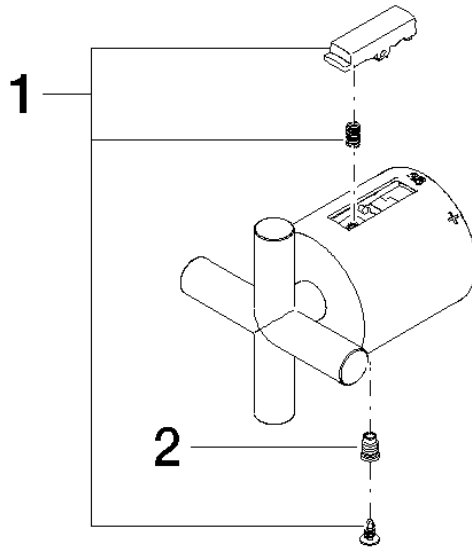

90 17 33 027 00 Product version from 4/1/2025

Parts for other finishes can be found here: [Chrome](#)

Spare parts list

No.	Item Number	Name	Quantity used	Delivery time
1	90 21 33 011 00-13	Repair kit for thermostat handle - black	1.00	14
2	90 31 11 517 00 90	Bolt for thermostat handle M5 -	1.00	14