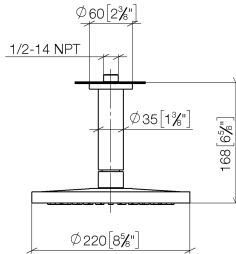

28 669 970 Product version from 3/13/2017

- rain shower Ø 220 mm
- Rain shower material: metal
- PURE RAIN, max. flow rate 14 l/min (at 3 bar)
- Function from: 7 l/min
- quick clearing
- with anti-scale system

Technical data:

- rosette Ø 60 mm optional
- 1/2" connection

Notes:

Recommended miscellaneous

Concealed wall elbow - 35 085 970 90

- min. recess depth 90 mm
- max. recess depth 163 mm

28 669 970 Product version from 3/13/2017

mm [inches]

Flow rate chart

Codes & Standards

DIN 4109

EN 1112

ISO 3822

Scottish Water
Byelaws

UK Water Supply
Regulations

Spare parts list

No.	Item Number	Name	Quantity used	Delivery time
6	90 30 09 069 00 90	Spanner -	1.00	14
3	09 11 03 080-33	Connection Ø 35 x 135 mm - Matte Black	1.00	40
2	09 14 10 141 90	O-Ring NBR 70 34,59 x 2,62 mm -	1.00	14
1	09 27 22 040-33	Rosette Ø 60 x Ø 35 x 9 mm - Matte Black	1.00	40
5	04 12 05 092 00-33	Rainshower round Ø 220 mm - Matte Black	1.00	40
4	09 23 01 075 90	Sieve seal Ø 18 x 3,5 mm -	1.00	14