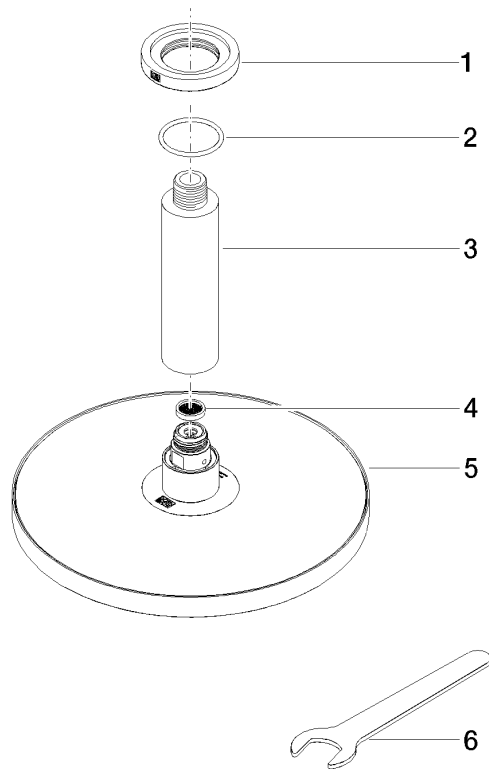

28 669 970 Product version from 3/13/2017

- rain shower Ø 220 mm
- Rain shower material: metal
- PURE RAIN, max. flow rate 14 l/min (at 3 bar)
- Function from: 7 l/min
- quick clearing
- with anti-scale system

Technical data:

- rosette Ø 60 mm optional
- 1/2" connection

Notes:

Recommended miscellaneous

Concealed wall elbow - 35 085 970 90

- min. recess depth 90 mm
- max. recess depth 163 mm

28 669 970 Product version from 3/13/2017

Ü-Zeichen

Rainshower with ceiling fixing 220 mm - Matte Black

SERIES SPECIFIC

28 669 970 Product version from 3/13/2017

Certificates and sustainability

LGA_38

DVGW_DW-
6517DN0

WRAS_2212

Spare parts list

No.	Item Number	Name	Quantity used	Delivery time
6	90 30 09 069 00 90	Spanner -	1.00	14
3	09 11 03 080-33	Connection Ø 35 x 135 mm - Matte Black	1.00	40
2	09 14 10 141 90	O-Ring NBR 70 34,59 x 2,62 mm -	1.00	14
1	09 27 22 040-33	Rosette Ø 60 x Ø 35 x 9 mm - Matte Black	1.00	40
5	04 12 05 092 00-33	Rainshower round Ø 220 mm - Matte Black	1.00	40
4	09 23 01 075 90	Sieve seal Ø 18 x 3,5 mm -	1.00	14