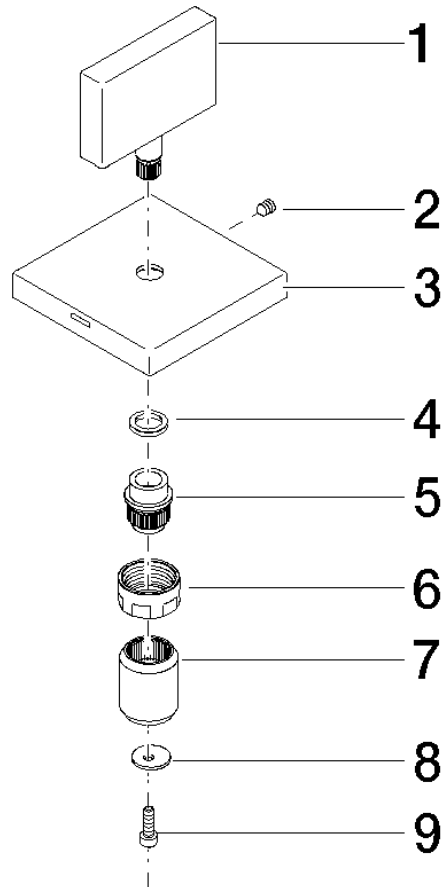

**Handle for wall valve Cold 60 x 75 x 60 mm - Brushed Champagne (22kt Gold)**

SPARE PARTS

90 20 78 002 06 Product version from 11/23/2020

	Brushed Champagne (22kt Gold)	90 20 78 002 06-46
	Chrome	90 20 78 002 06-00
	Brushed Platinum	90 20 78 002 06-06
	Platinum	90 20 78 002 06-08
	Dark Chrome	90 20 78 002 06-19
	Brushed Light Gold (PVD)	90 20 78 002 06-27
	Brushed Durabrass (23kt Gold)	90 20 78 002 06-28
	Brushed Dark Brass (PVD)	90 20 78 002 06-39
	Brushed Bronze (PVD)	90 20 78 002 06-42
	Champagne (22kt Gold)	90 20 78 002 06-47
	Cyprum	90 20 78 002 06-49
	Brushed Dark Platinum	90 20 78 002 06-99

Handle for wall valve Cold 60 x 75 x 60 mm - Brushed Champagne (22kt Gold)

SPARE PARTS

---

90 20 78 002 06 Product version from 11/23/2020

Handle for wall valve Cold 60 x 75 x 60 mm - Brushed Champagne (22kt Gold)

SPARE PARTS

90 20 78 002 06 Product version from 11/23/2020

90 20 78 002 06 Product version from 11/23/2020

Parts for other finishes can be found here: [Chrome](#)

### Spare parts list

No.	Item Number	Name	Quantity used	Delivery time
	2 90 31 11 007 00 90	Mounting Threaded pin with hexagon socket M4 x 6 mm -	1.00	14
	8 09 30 11 193 90	Disc with tothing Ø 12 x 1 mm -	1.00	14
	1 09 20 78 007-46	handle	1.00	40
	3 09 27 78 045-46	rosette	1.00	40
	9 09 30 30 167 90	Mounting Cylinder head screw with hexagon socket M3 x 10 mm -	1.00	14
	5 09 12 12 057 90	Fixing cap white Ø 15 x 17 mm -	1.00	14
	6 09 23 30 074 90	Mounting Nut M16 x 1 -	1.00	14
	7 09 12 12 059 90	Sleeve Ø 18 x 23 mm -	1.00	14
	4 09 14 03 187 90	Ring -	1.00	14