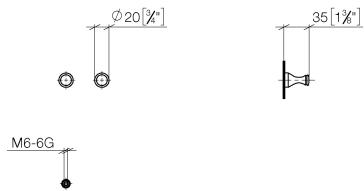

83 250 970 Product version from 4/1/2025

- 1 pair
- 35mm projection

	Brushed Platinum	83 250 970-06
	Chrome	83 250 970-00
	Platinum	83 250 970-08
	Durabress (23kt Gold)	83 250 970-09
	Brushed Durabress (23kt Gold)	83 250 970-28
	Brushed Gold (PVD)	83 250 970-37
	Brushed Dark Brass (PVD)	83 250 970-39
	Brushed Bronze (PVD)	83 250 970-42
	Brushed Dark Platinum	83 250 970-99

83 250 970 Product version from 4/1/2025

mm [inches]

83 250 970 Product version from 4/1/2025

Parts for other finishes can be found here: [Chrome](#)

Spare parts list

No.	Item Number	Name	Quantity used	Delivery time
1	08 18 60 501-06	Hooks 20 x 20 x 35 mm - Brushed Platinum	2.00	-
Spare part can no longer be ordered, please order the replacement item				
2	05 24 04 506 00 90	Mounting for hook -	2.00	14