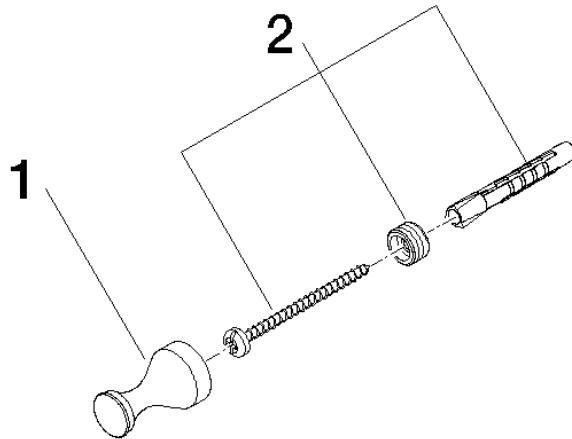

83 250 970 Product version from 4/1/2025

- 1 pair
- 35mm projection

	Brushed Platinum	83 250 970-06
	Chrome	83 250 970-00
	Platinum	83 250 970-08
	Durabress (23kt Gold)	83 250 970-09
	Brushed Durabress (23kt Gold)	83 250 970-28
	Brushed Gold (PVD)	83 250 970-37
	Brushed Dark Brass (PVD)	83 250 970-39
	Brushed Bronze (PVD)	83 250 970-42
	Brushed Dark Platinum	83 250 970-99

83 250 970 Product version from 4/1/2025

mm [inches]

83 250 970 Product version from 4/1/2025

Parts for other finishes can be found here: [Chrome](#)

Spare parts list

No.	Item Number	Name	Quantity used	Delivery time
1	08 18 60 501-06	Hooks 20 x 20 x 35 mm - Brushed Platinum	2.00	-
Spare part can no longer be ordered, please order the replacement item				
2	05 24 04 506 00 90	Mounting for hook -	2.00	14