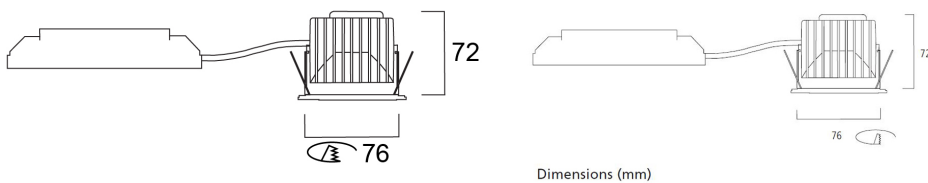

Concord

MYRIAD IP65 4000K DALI WHITE 2049541

Product EAN number

5025768495412

Warranty

5 years

Photometry

Technical drawings

Data table