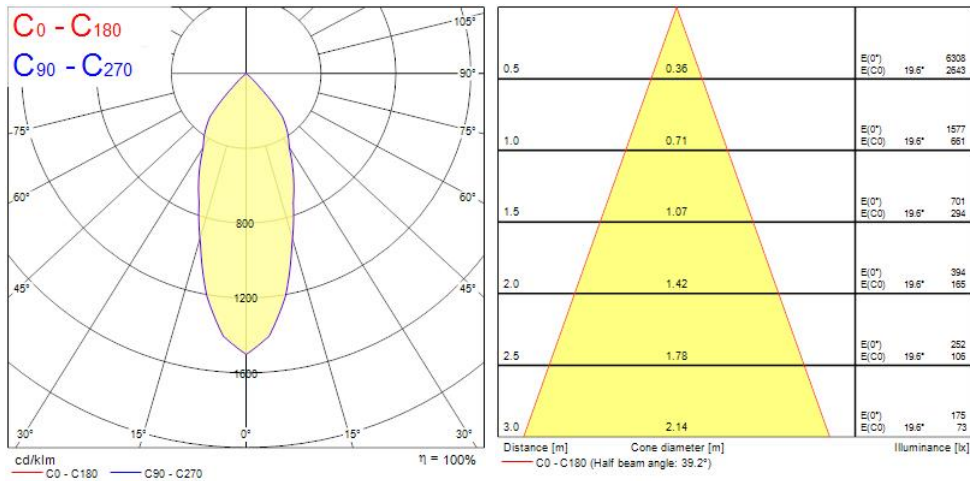

Concord

MYRIAD IP65 4000K DALI WHITE 2049541

Product EAN number

5025768495412

Warranty

5 years

Photometry

Technical drawings