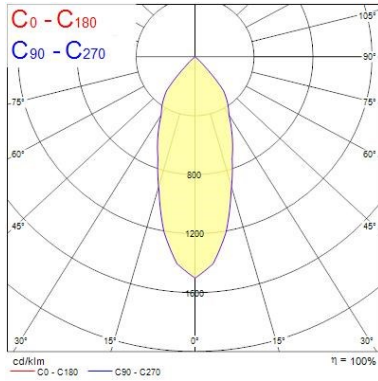

Myriad V IP65 White Bezel MYRIAD IP65 4000K DALI WHITE 2049541

0.5	0.36	E(0°) E(C0)	19.8°	6308 2542
1.0	0.71	E(0°) E(C0)	19.8°	1577 551
1.5	1.07	E(0°) E(C0)	19.8°	731 254
2.0	1.42	E(0°) E(C0)	19.8°	394 135
2.5	1.78	E(0°) E(C0)	19.8°	252 106
3.0	2.14	E(0°) E(C0)	19.8°	175 73

Distance [m]   Cone diameter [m]   Illuminance [lx]
C0 - C180 (Half beam angle: 39.2°)

TECHNICAL DRAWINGS